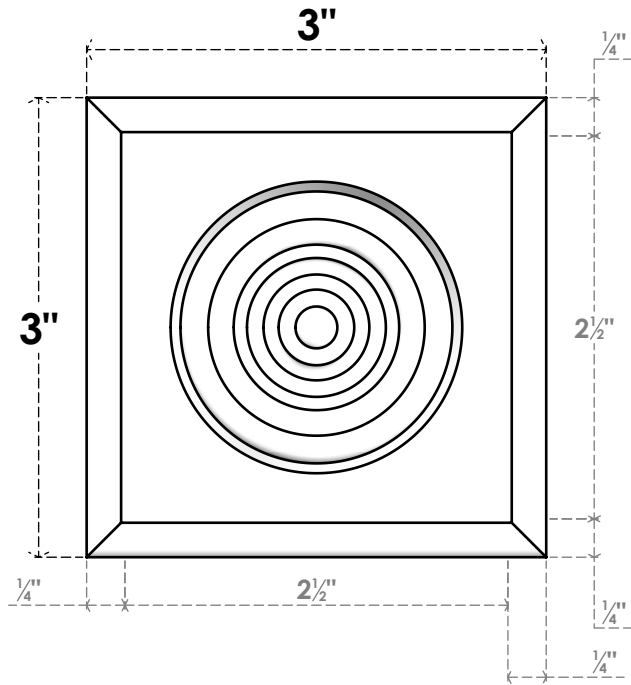

ROSP030X030X050SDG04

3"W X 3"H X 1/2"P STANDARD SEDGWICK BULLSEYE ROSETTE WITH ROUNDED EDGE, ARCHITECTURAL GRADE PVC

FRONT

SIDE

EKENA MILLWORK
2300 WEST MAIN ST.
CLARKSVILLE, TX 75426
TOLL FREE: 866-607-0453
WWW.EKENAMILLWORK.COM