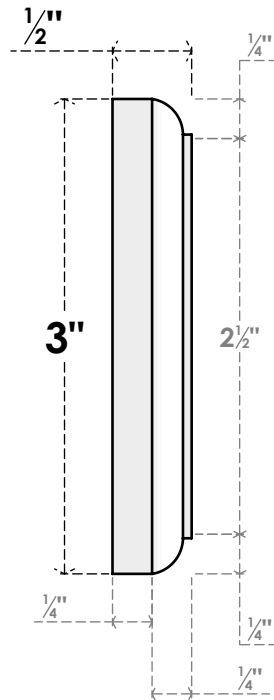

ROSP030X030X050SDG04

3"W X 3"H X 1/2"P STANDARD SEDGWICK BULLSEYE ROSETTE WITH ROUNDED EDGE, ARCHITECTURAL GRADE PVC

FRONT

SIDE

EKENA MILLWORK
2300 WEST MAIN ST.
CLARKSVILLE, TX 75426
TOLL FREE: 866-607-0453
WWW.EKENAMILLWORK.COM

NOTES

1. INSTALLATION TO BE COMPLETED IN ACCORDANCE WITH MANUFACTURER'S SPECIFICATIONS.
2. DRAWING MAY NOT BE TO SCALE
3. THIS DRAWING IS INTENDED FOR DESIGN AND PLANNING PURPOSES ONLY.
4. ALL INFORMATION CONTAINED HEREIN WAS CURRENT AT THE TIME OF DEVELOPMENT BUT MUST BE REVIEWED AND APPROVED BY THE PRODUCT MANUFACTURER TO BE CONSIDERED ACCURATE.
5. ARCHITECTURAL GRADE PVC PRODUCTS ARE MADE FROM EXPANDED CELLULAR PVC AND COME NATURALLY WHITE BUT MAY BE PAINTED